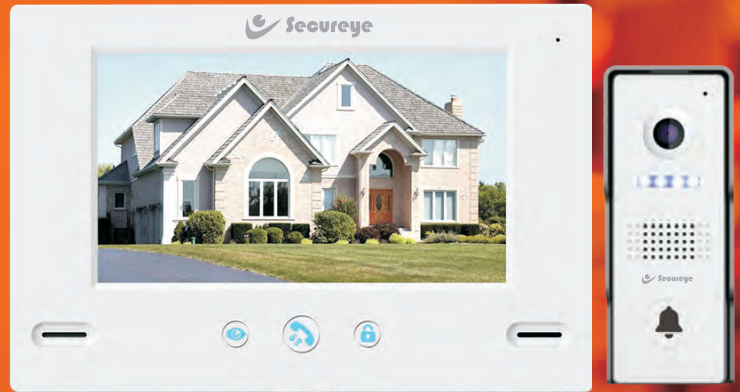

Video Door Phone

with 7 Inch LCD Screen

KEY FEATURES

- 17.78 cm (7) Color LCD Display
- Two Way Communication
- Ultra-Thin & Elegant Design
- HD sensors

- 17.78cm (7) Color TFT Screen**
The Secureeye video door screen has a 7 inch screen. The TFT screen gives you a clear and bright picture - enabling you to easily identify people at the door. You can also adjust brightness, contrast and volume, for added convenience.
- Two Way Communication**
You can also communicate with the person at the door with a single touch of a button.
- Ultra-Thin & Elegant Design**
The indoor unit is enclosed in an elegant case that is also thin and sleek. The minimalism makes the design helps it to blend in with almost any interior.
- HD Sensors**
HD sensors create high-quality, low-noise images that render clearly on the screen. Coupled with the high-quality screen, this feature gives you a very clear picture of who is at your door.

SPECIFICATION - Indoor Unit	S-VDP10
LCD Size	17.78cm (7) (16:9)
Resolution	Digital 800*480
Operation Method	Push Button
Audio Input	Built-In Microphone
Audio Output	Built-In Loudspeaker
Audio Quality	Noise Suppression
Interface	Four Wire
Power Supply	12V DC
Outdoor Unit	
Camera	1/4" CMOS 650 TVL
Video Frame rate	PAL 25fps
Audio Input	Built-in Microphone
Audio Output	Built-in Loudspeaker
Audio quality	Noide Suppression
Light Supplement Mode	Photosensitive IR Supplement, IR Range 2mts