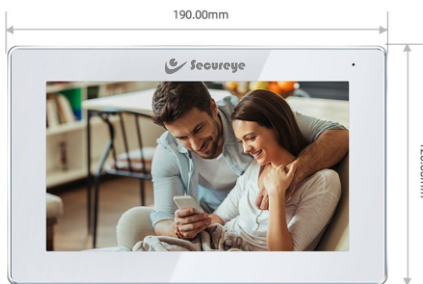

# Video Door Phone Indoor Unit

S-IPS80

Specifications		S-IPS80
INDOOR MONITOR	Monitor	7" TFT LCD video doorphone
	Product Type	IP video doorphone monitor
	Resolution	1024(H)*3(RGB)*600(V)
	Memory	Support Max. 32GB SD card
	Intercom Mode	Hands-free dual-way communication
	Conversation duration	120s
	WiFi frequency	2.4Ghz
	Network interface	10M/100M self-adaption
	IEEE standard	IEEE 802. 11b/g/n
	Operation way	Touch screen
	Power Consumption	400mA Max.
	Power Supply	PoE
	Material	Acrylic shell
	Operation Temp	-10°C +60°C
	Installation	Surface mount
	Standard	TCP/IP
Dimension	190 * 120 mm	